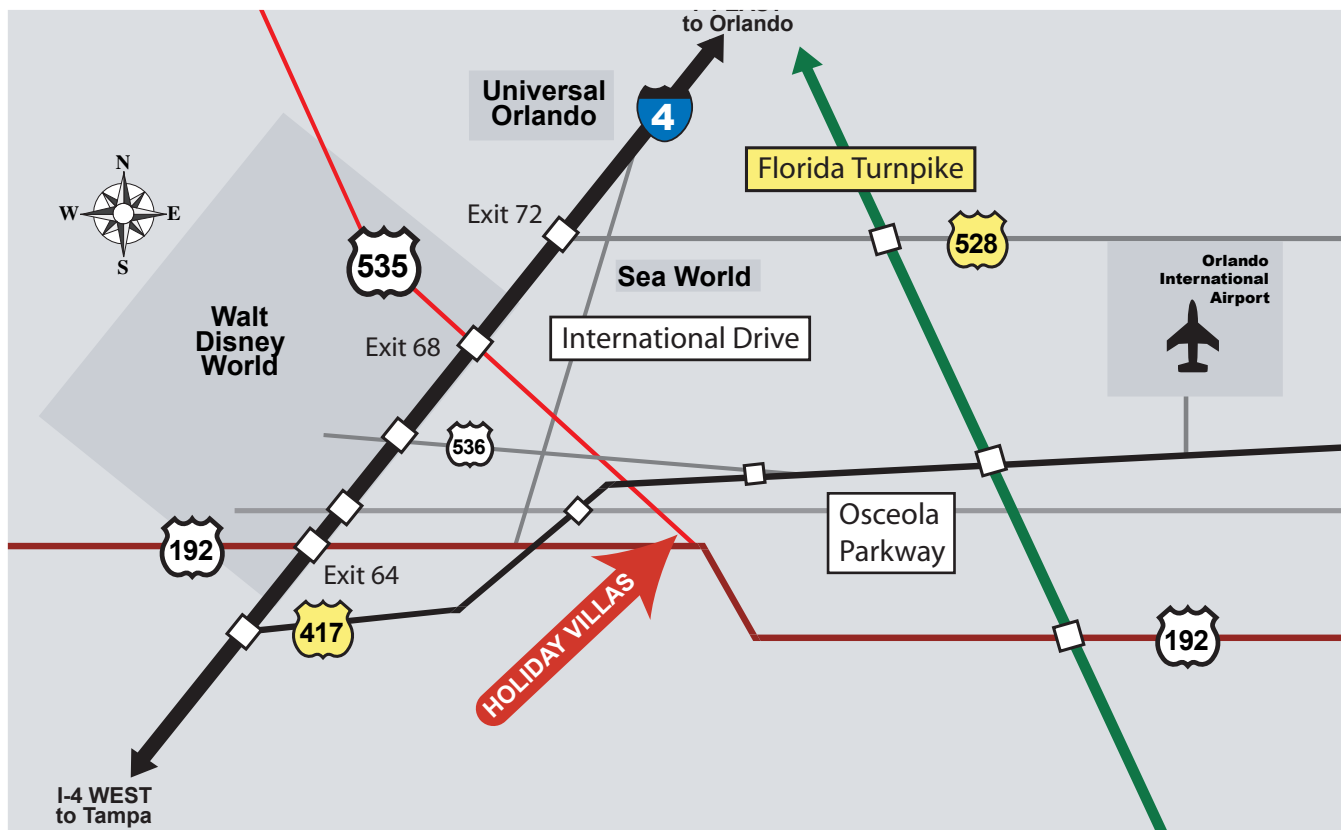

HOLIDAY VILLAS

QUALITY LODGING WITH THE COMFORTS OF HOME

Check-In Center Location

From I-4 Heading West (From Georgia, Jacksonville, Orlando)

Take Exit #68 – SR 535 (Lake Buena Vista/Kissimmee) Turn left onto 535 heading south

Follow 4 miles to HOLIDAY VILLAS International Promenade Shopping Plaza on right hand side (just before intersection of Routes 535 & 192).

From I-4 Heading East (From Tampa)

Take Exit #65 – Osceola Parkway Turn East onto Osceola Parkway Exit at Poinciana Blvd ($.50 toll) After toll – turn left onto Poinciana Blvd Turn right at next light onto SR 535 South

Follow 1/2 mile to HOLIDAY VILLAS International Promenade Shopping Plaza on right hand side (just before intersection of Routes 535 & 192).

From Florida's Turnpike

Exit #249- Osceola Parkway/Disney Attractions (Northbound turn Left; Southbound turn Right onto Osceola Parkway) Continue on Osceola Parkway to Exit "Route 192 Resorts via Route 535"; take exit Turn left onto Rt. 535 South (Vineland Road)

Follow 1/2 mile to HOLIDAY VILLAS International Promenade Shopping Plaza on right hand side (just before intersection of Routes 535 & 192).

From Orlando International Airport via Route 528 – Beeline Expressway (Alternate Route)

Exit airport via North Exit – follow signs to Route 528 West (Beeline Expressway West) Continue on Route 528 West to Interstate 4 (I-4); follow sign "West to Tampa" Travel on I-4 West to Exit #68 Take Exit #68 – SR 535 (Lake Buena Vista/Kissimmee) Turn left onto 535 heading south

Follow 4 miles to HOLIDAY VILLAS International Promenade Shopping Plaza on right side (just before intersection of Routes 535 & 192).

From Orlando International Airport via Route 417 – Greenway

Depart airport, taking South exit - Route 417 South (Kissimmee/Disney World/Magic Kingdom) Continue following signs for 417 (Kissimmee/Disney World/Magic Kingdom) Take Exit #6 (International Drive/Route 535/Route 536 East) After taking Exit #6, continue straight through stoplight (you will be on World Gateway) to Route 535 South Turn Left onto Route 535 South.

Continue approximately 3 miles to HOLIDAY VILLAS International Promenade Shopping Plaza on right side (just before intersection of Routes 535 & 192).